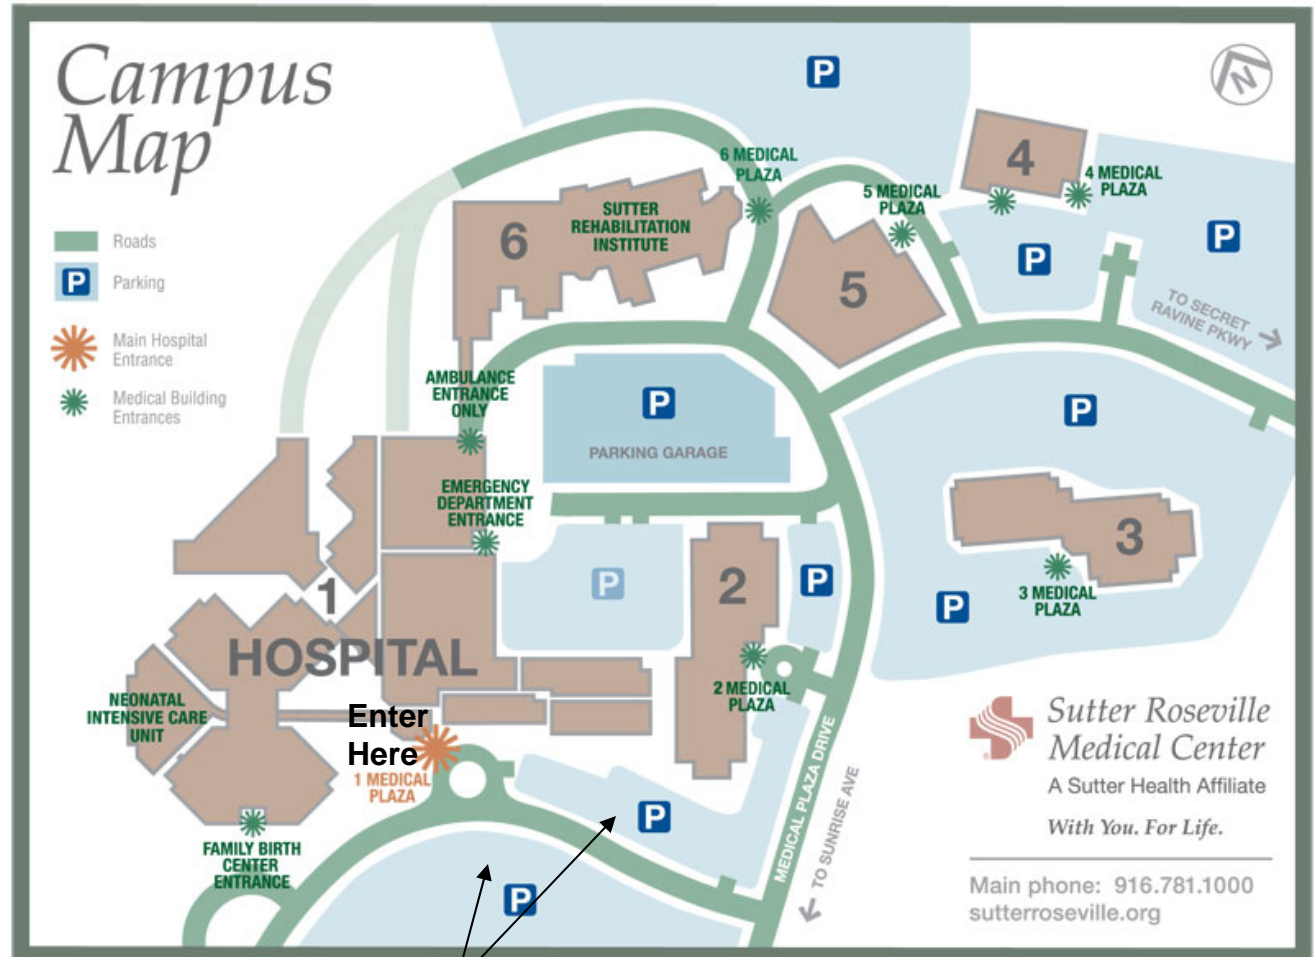

Sutter Roseville Driving Directions

Eastbound I-80 (From Sacramento)

Take I-80 to Atlantic/Eureka exit.

At the light, continue straight through the intersection as the street turns into Taylor Rd. **Do NOT take the Taylor Rd. exit.**

Turn right at E. Roseville Pkwy.

Turn left on N. Sunrise Blvd.

N. Sunrise becomes Medical Plaza Drive

Westbound I-80 (From Reno)

Take I-80 to Eureka/Atlantic exit.

Continue on Eureka Road.

Turn left on N. Sunrise Blvd.

N. Sunrise becomes Medical Plaza Drive

Free Parking